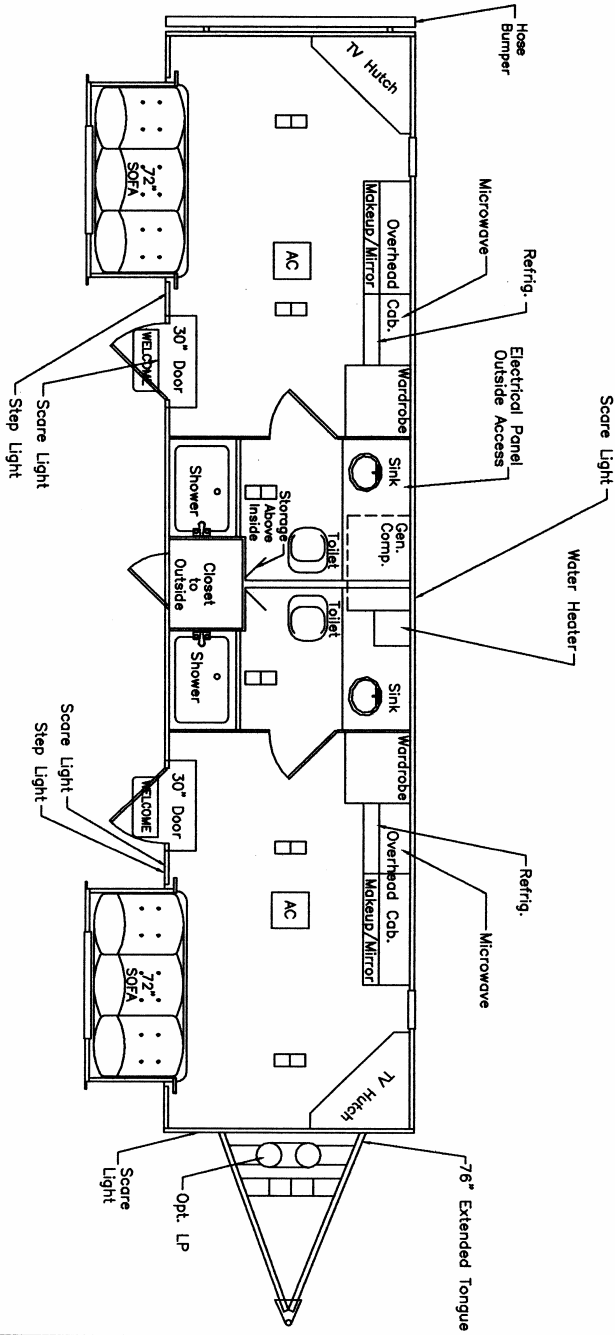

Play-Mor  
 2 Room 42'-10" Slide Out With 72" Sofa

MODEL 4302SWS/OA

By: CAB

Play-Mor Trailers Inc.

M4302SWSOA

Date: May 18, 2006